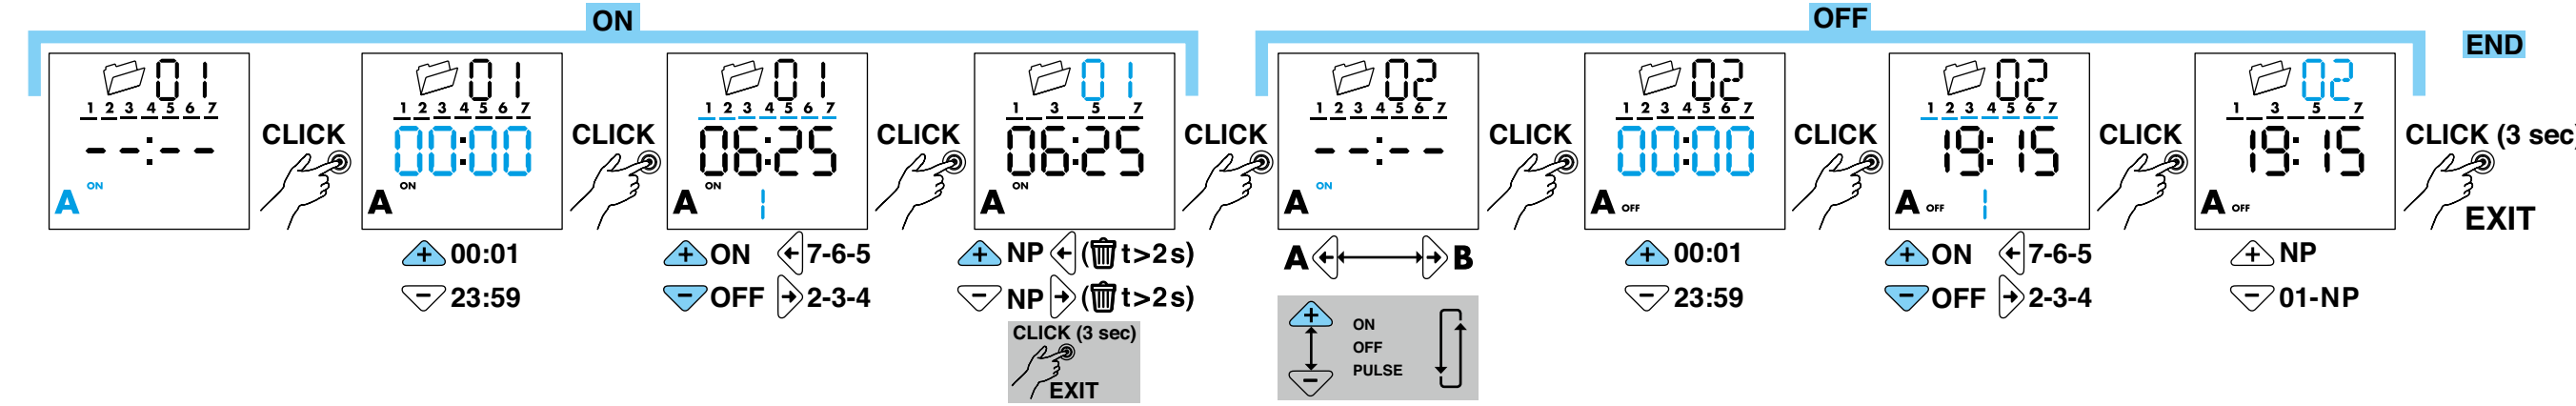

3

1. ⊕ NP (📁XX)
2. IT NP: NUOVO PROGRAMMA
   - EN NP: NEW PROGRAM
   - FR NP: NOUVEAU PROGRAMME
   - DE NP: NEUES PROGRAMM
   - NL NP: NIEUW PROGRAMMA
   - PT NP: NOVO PROGRAMA
   - ES NP: PROGRAMA NUEVO
   - HU NP: ÚJ PROGRAM
   - CS NP: NOVÝ PROGRAM
   - PL NP: NOWY PROGRAM
   - RO NP: PROGRAM NOU
   - RU NP: НОВАЯ ПРОГРАММА
   - EL NP: ΝΕΟ ΠΡΟΓΡΑΜΜΑ
   - AR NP: برنامج جديد
3. A ↔ B
4. ⊕ ON
   ⊖ OFF
   PULSE

3a ON-OFF

3b PULSE