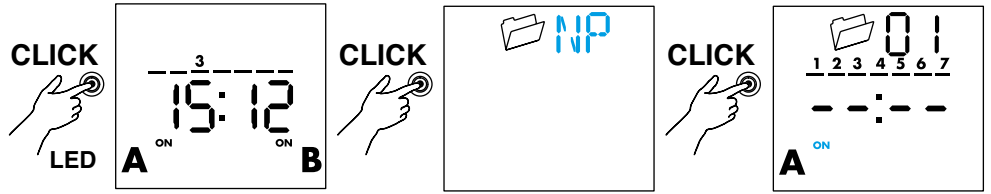

3

1. ⊕ NP (📁XX)
2. IT NP: NUOVO PROGRAMMA
   - EN NP: NEW PROGRAM
   - FR NP: NOUVEAU PROGRAMME
   - DE NP: NEUES PROGRAMM
   - NL NP: NIEUW PROGRAMMA
   - PT NP: NOVO PROGRAMA
   - ES NP: PROGRAMA NUEVO
   - HU NP: ÚJ PROGRAM
   - CS NP: NOVÝ PROGRAM
   - PL NP: NOWY PROGRAM
   - RO NP: PROGRAM NOU
   - RU NP: НОВАЯ ПРОГРАММА
   - EL NP: ΝΕΟ ΠΡΟΓΡΑΜΜΑ
   - AR NP: برنامج جديد
3. A ↔ B
4. ⊕ ON
   ⊖ OFF
   PULSE

3a ON-OFF

3b PULSE