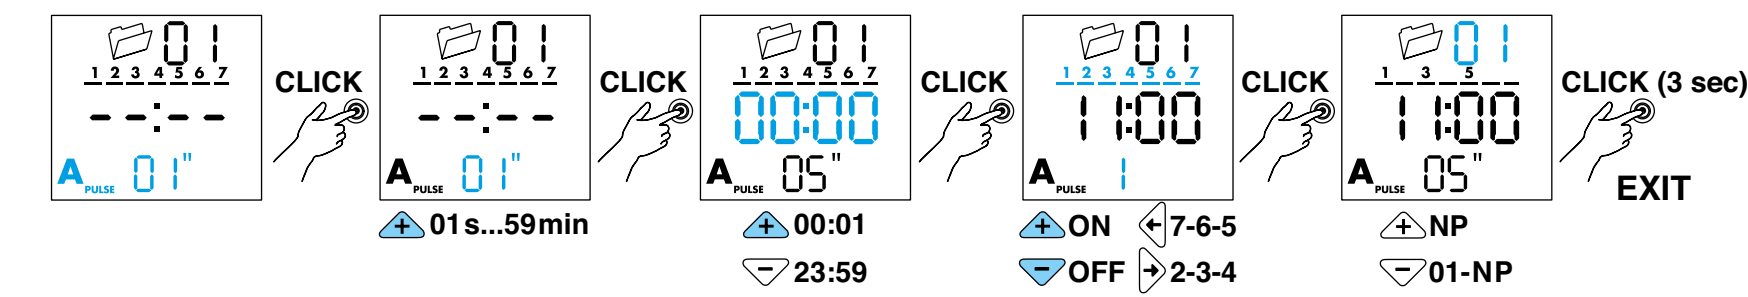

3

1. ⊕ NP (📁XX)
2. IT NP: NUOVO PROGRAMMA
   - EN NP: NEW PROGRAM
   - FR NP: NOUVEAU PROGRAMME
   - DE NP: NEUES PROGRAMM
   - NL NP: NIEUW PROGRAMMA
   - PT NP: NOVO PROGRAMA
   - ES NP: PROGRAMA NUEVO
   - HU NP: ÚJ PROGRAM
   - CS NP: NOVÝ PROGRAM
   - PL NP: NOWY PROGRAM
   - RO NP: PROGRAM NOU
   - RU NP: НОВАЯ ПРОГРАММА
   - EL NP: ΝΕΟ ΠΡΟΓΡΑΜΜΑ
   - AR NP: برنامج جديد
3. A ↔ B
4. ⊕ ON
   ⊖ OFF
   PULSE

3a ON-OFF

3b PULSE